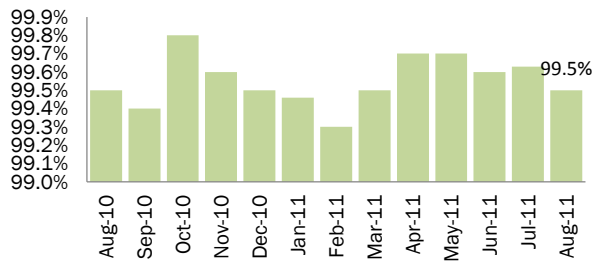

Stations

Elevator Performance

Escalator Performance