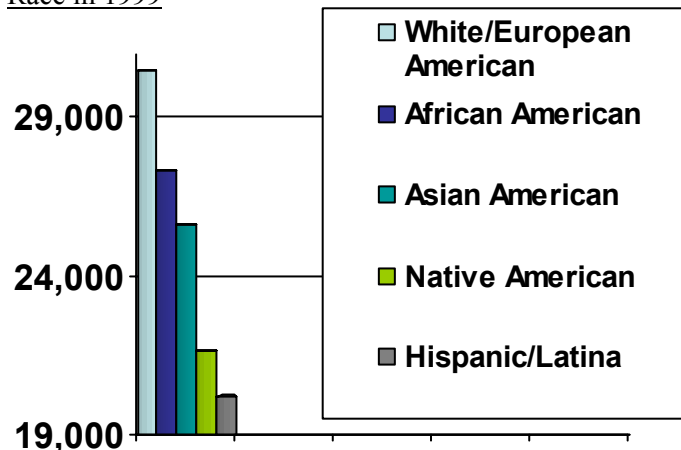

Households, Year 2000

Total: 6,421

Female householder, no husband present...	9.76%
With children under 6.....	9.88%
With children under 18....	61.24%

Earnings and Employment

Median Earnings for Full-Time Employees in 1999

Male.....	\$40,543
Female.....	\$31,557

The Living Wage in 2003

For one Adult and 2 children, one in pre-school and one in elementary school.....	\$43,640
For 2 Adults and 2 children, one in pre-school and one in elementary school.....	\$49,611

Percentage of Women Living in Poverty in 1999

All women.....	8.88%
Girls under 5.....	11.54%
Women over 65.....	7.02%
Families.....	5.00%

Median Earnings for Full-Time, Female Workers by Race in 1999

Employment Status of Women, Year 2000